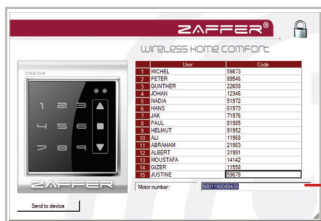

• *Affichage du double voyant lumineux,*

mot de passe correct.

Binnen 5 sec. gewenste richting indrukken.

• *Tap flèche haut ou bas dans les 5 secondes qui suivent.*

1

A Install zaffer soft, download from www.zaffer.be

B

Enter Password

C

Enter Motor number
 or
 Delete motor number

CE Declaration of Conformity

ZAFFER B.v.b.a - Weiveldlaan 41 B-1930 Zaventem Belgium, declares that the product. CODE CLW, meet the essential requirements of the R&TTE directive 1999/5/EC for the intended use of the devices.
 Note: A copy of the original declaration of conformity for each product can be requested from ZAFFER Bvba.