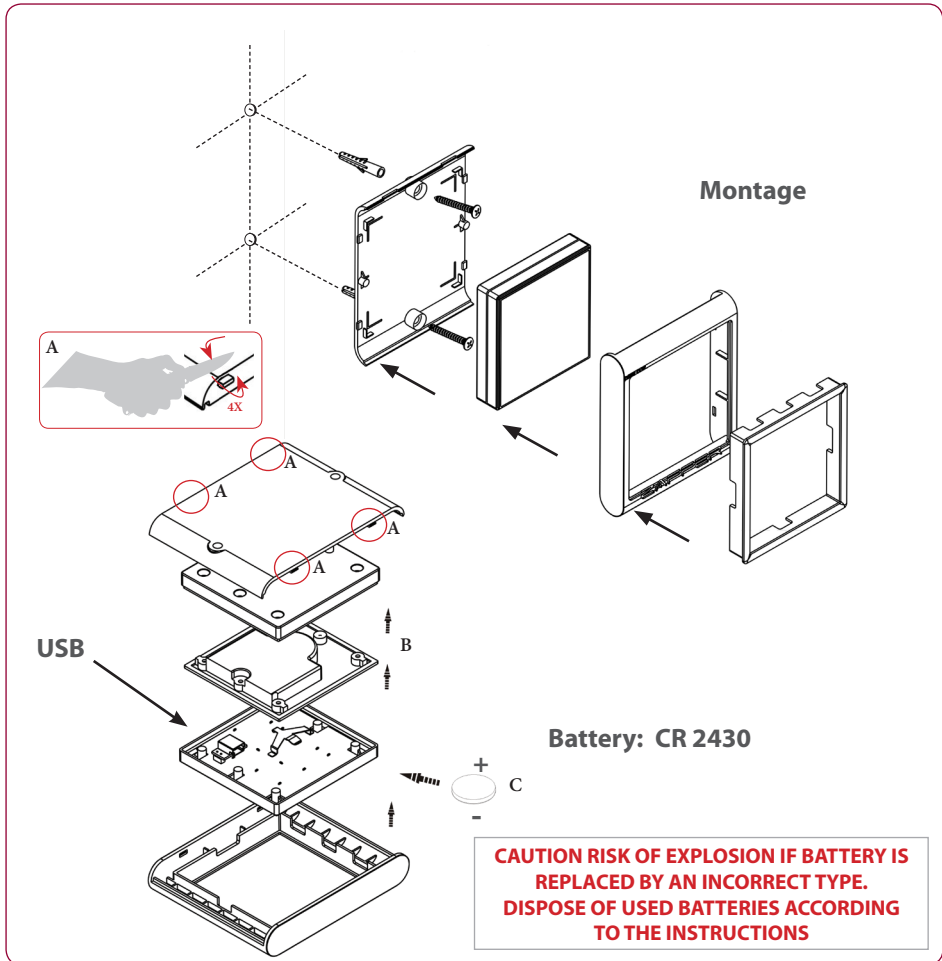

B

Enter Password

C

Enter Motor number
 or
 Delete motor number

CE Declaration of Conformity

ZAFFER B.v.b.a - Weiveldlaan 41 B-1930 Zaventem Belgium, declares that the product. CODE CLW, meet the essential requirements of the R&TTE directive 1999/5/EC for the intended use of the devices.
 Note: A copy of the original declaration of conformity for each product can be requested from ZAFFER Bvba.